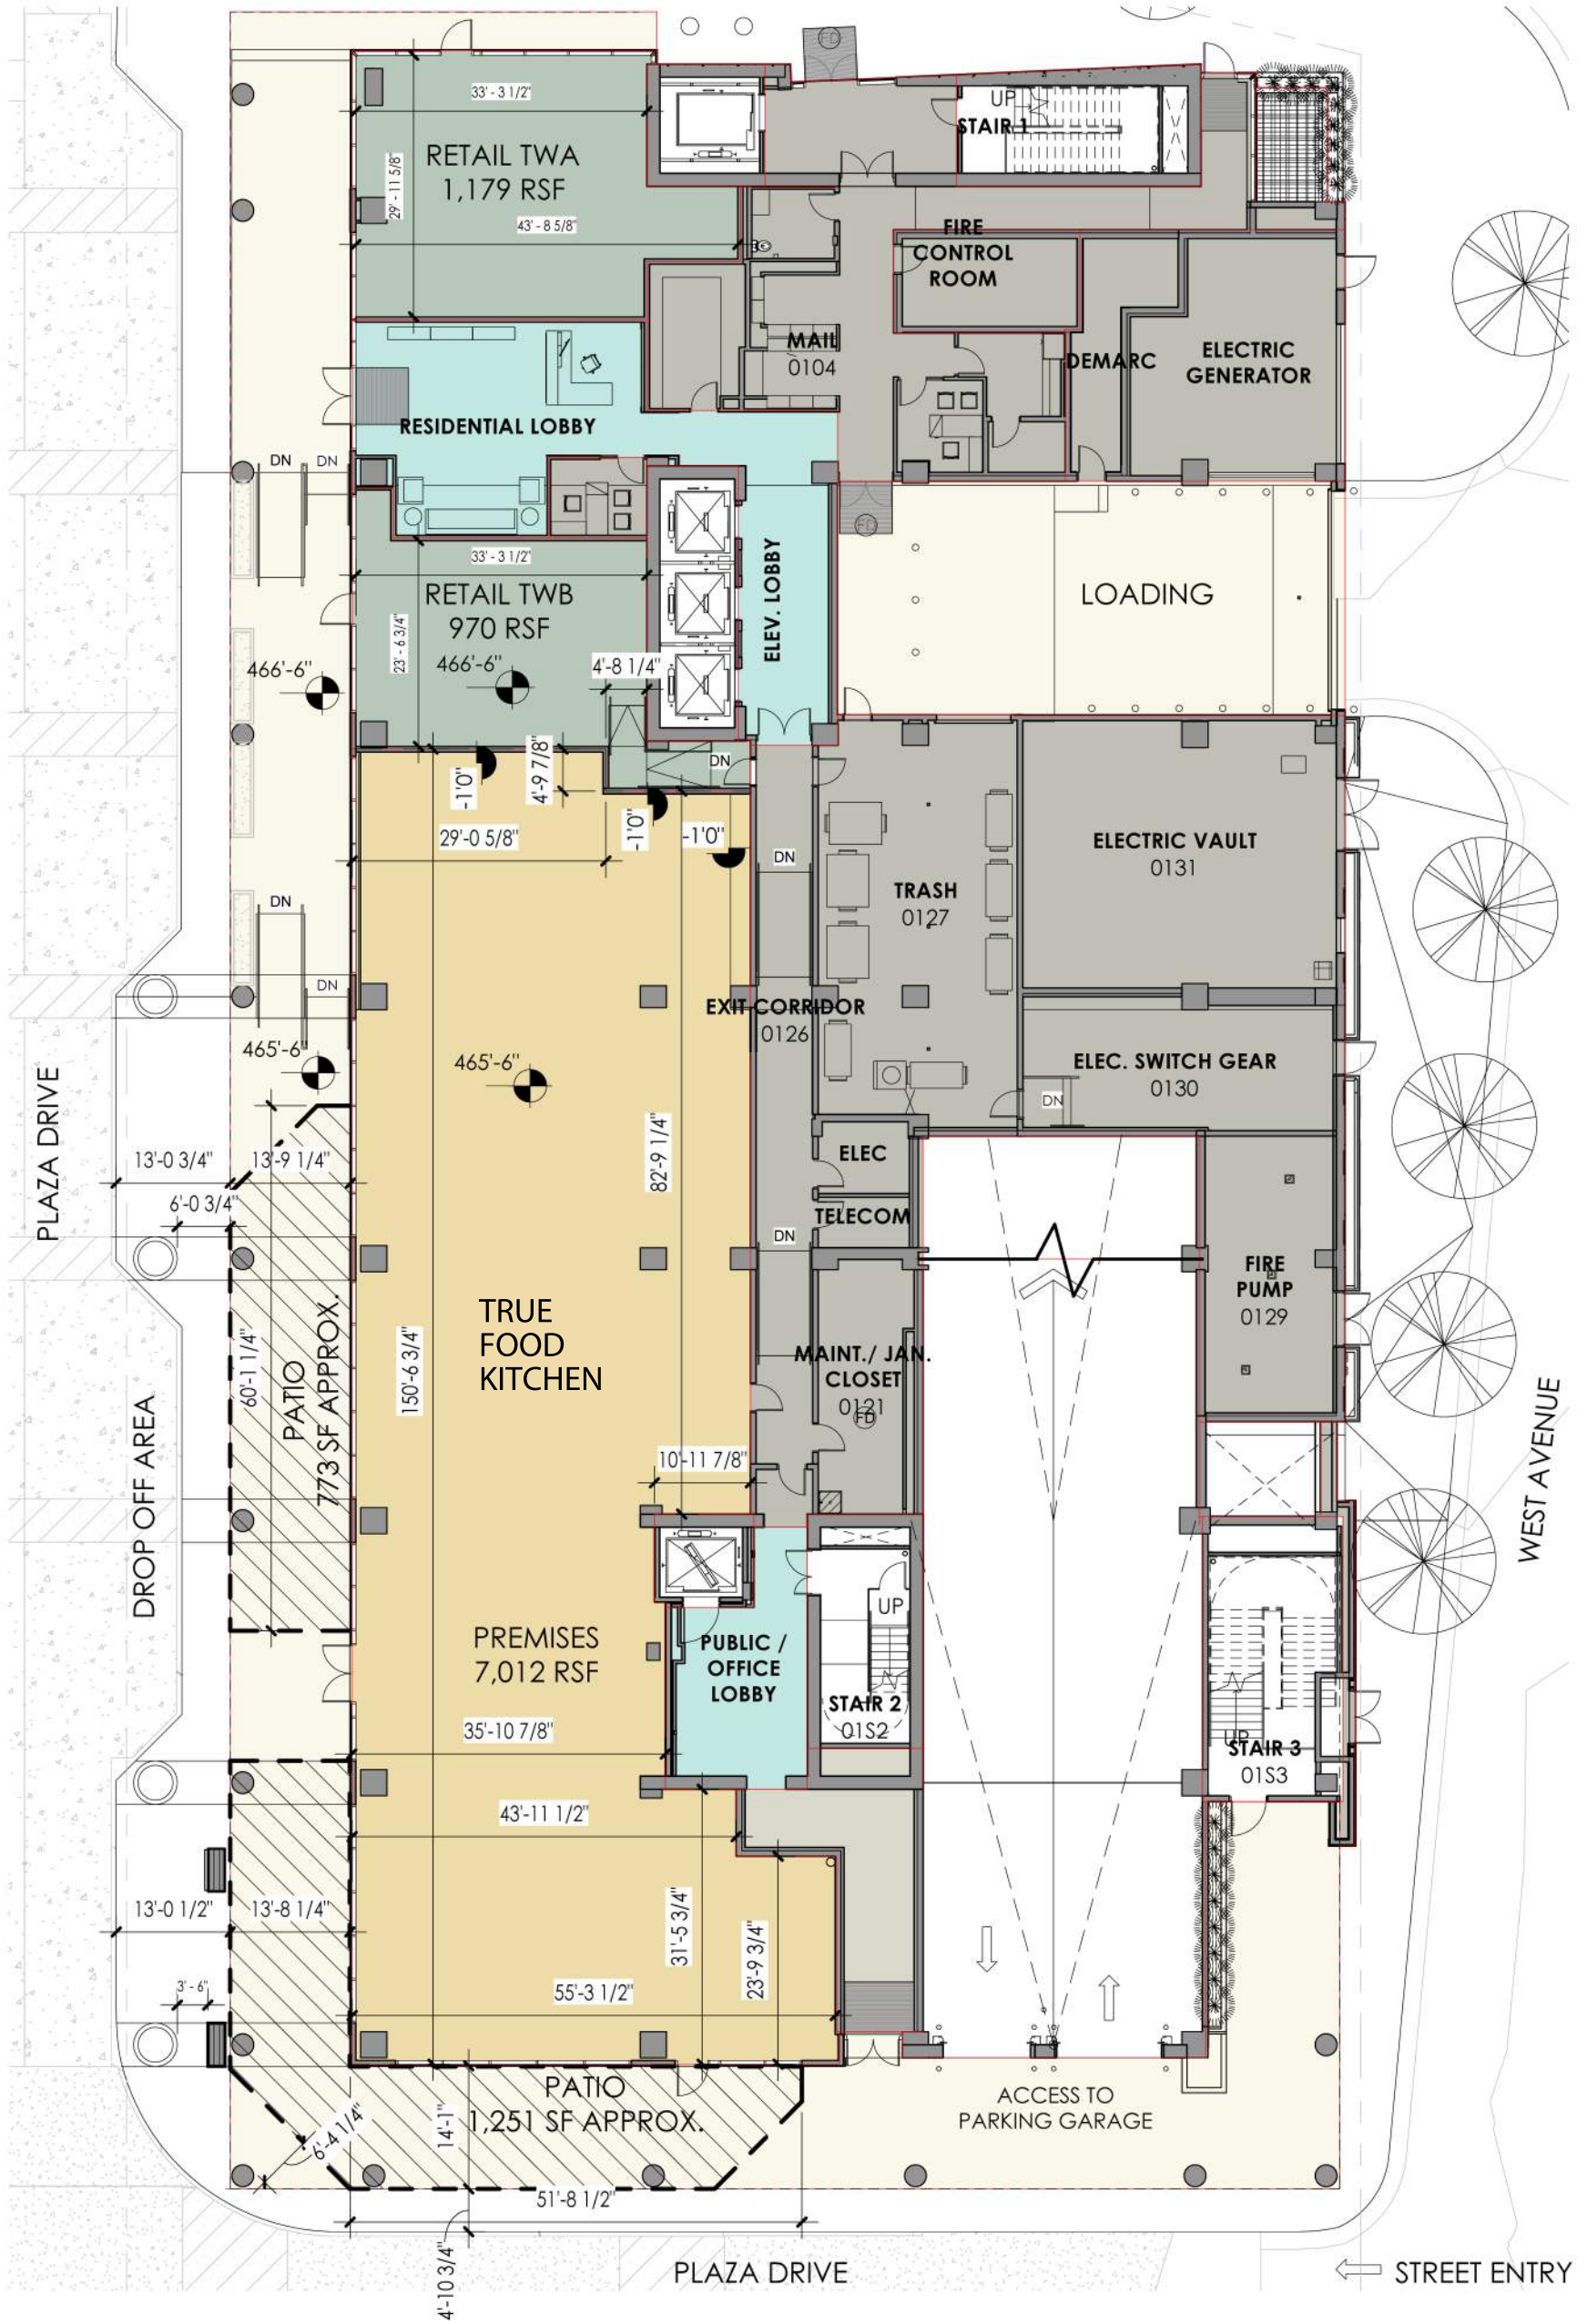

3RD STREET

SEAHOLM RESIDENTIAL TOWER

EXHIBIT A-1 07/07/14

0 | 10' | 20' | 30'

FIRST FLOOR PLAN